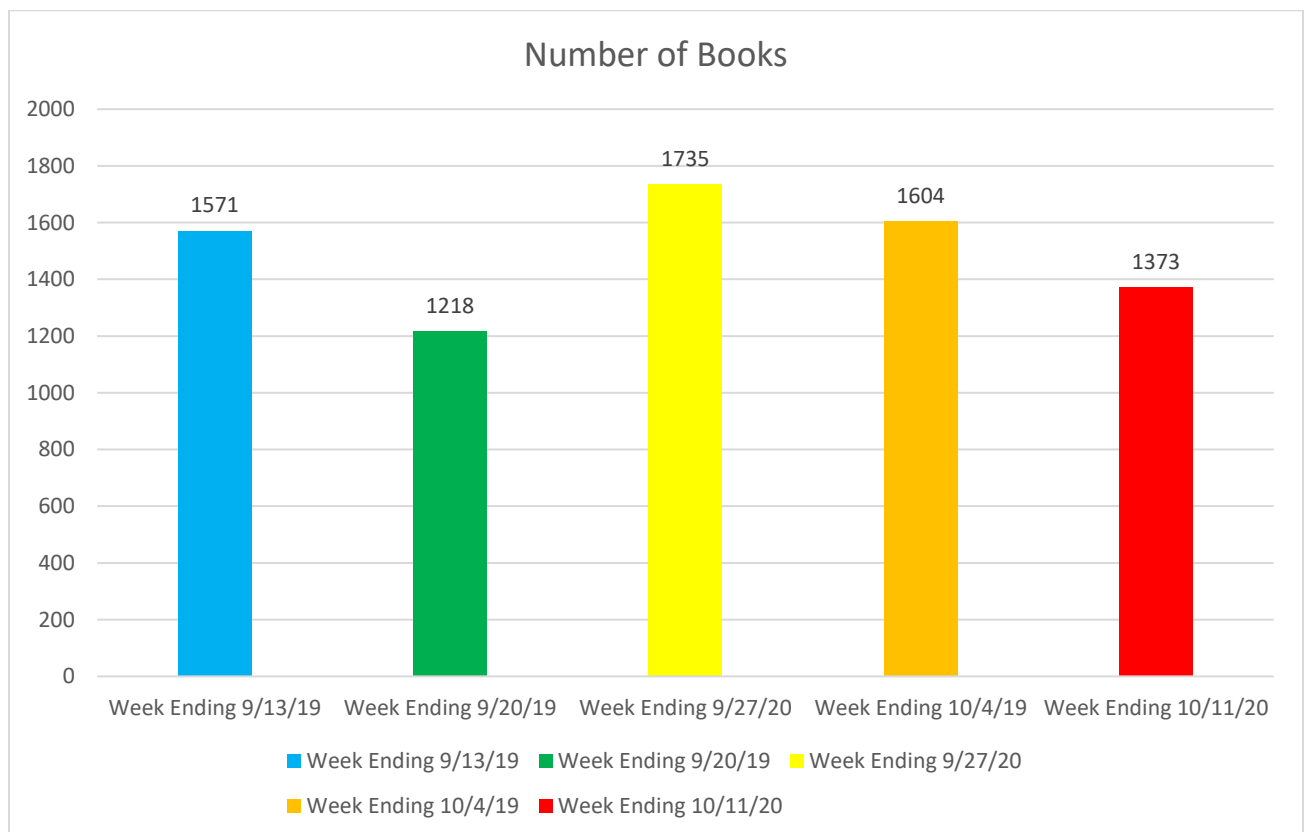

Eagle Readers

- Very impressive Redwood Eagles!
- 1,373 books checked out despite Tuesday being a minimum day!
- Read for class, AR and just for fun!
- 4-6th grades, the library is closed for your afternoon recesses because of classes every day but stop by at morning and lunch recesses.