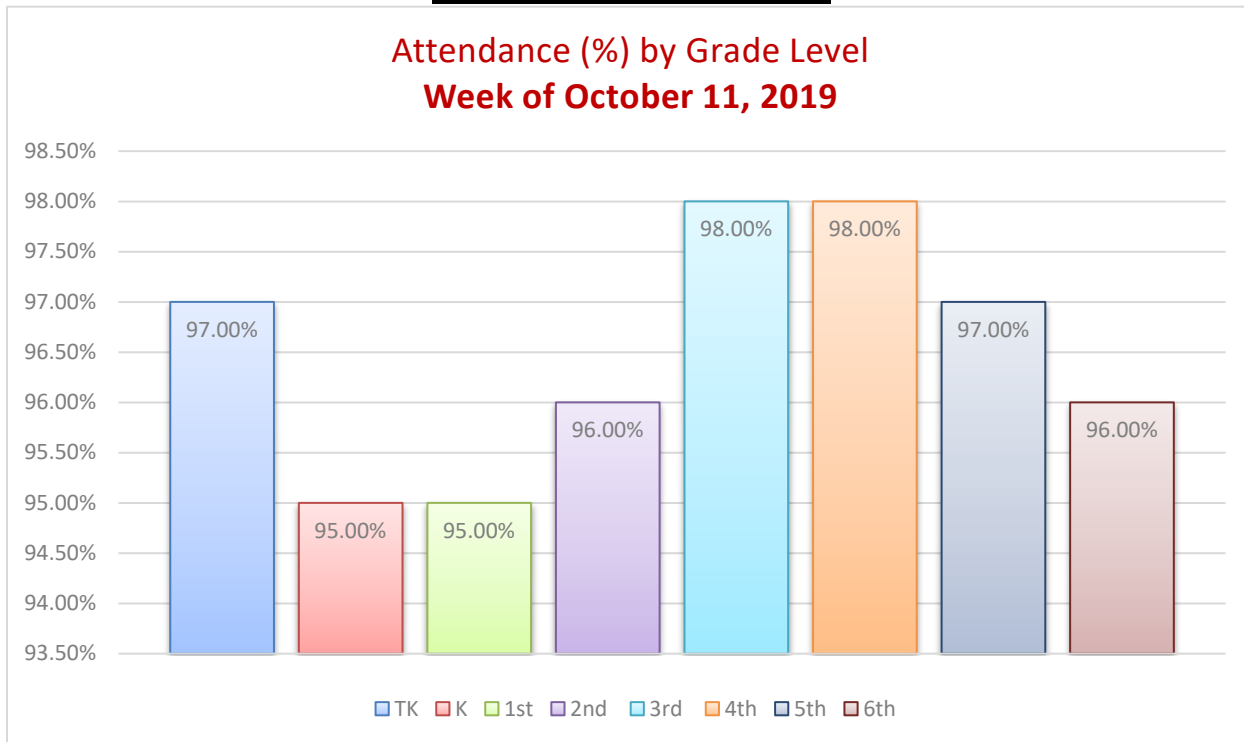

Attendance

- **We had 269 students finish with 100% attendance for the first quarter!!!**
- **TK- 3rd grade has 140 students participating at Friday's celebration.**
- **4th-6th grade has 129 students attending the Condors Game on November 21.**
- **Top 4 teachers with student participants in 4th – 6th grades:**
 - **Velasquez: 59.0%**
 - **Trevino: 45.8%**
 - **Blanchard: 45.4%**
 - **Lechuga: 45.4%**